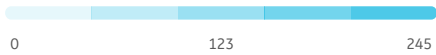

# GE Invests in West Virginia

Manufacturing Sites: 0

Other GE Facilities: 8

Education Partners: 1

Venture Companies: 0

Suppliers: 66

Employee Total: 245