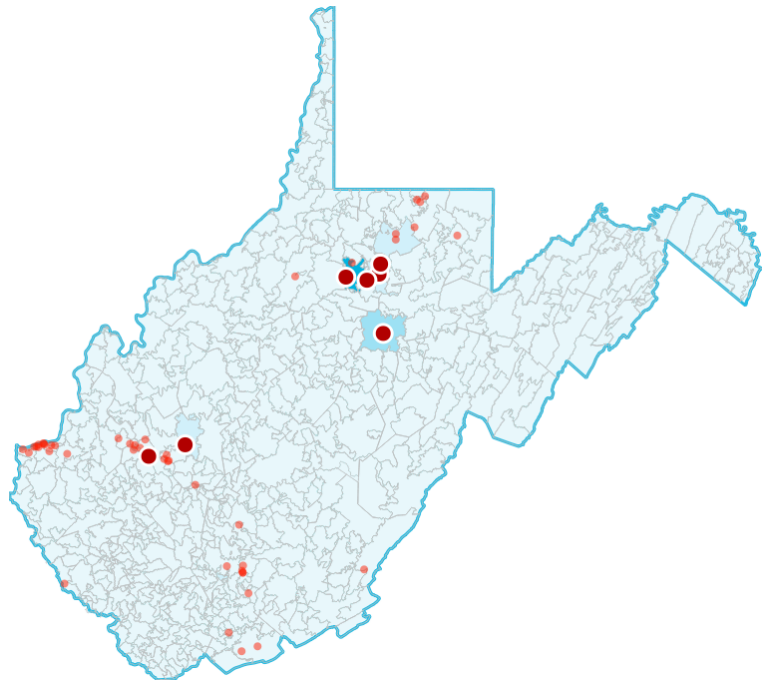

# GE Invests in West Virginia

Manufacturing Sites: 0

Other GE Facilities: 8

Education Partners: 1

Venture Companies: 0

Suppliers: 66

Employee Total: 245