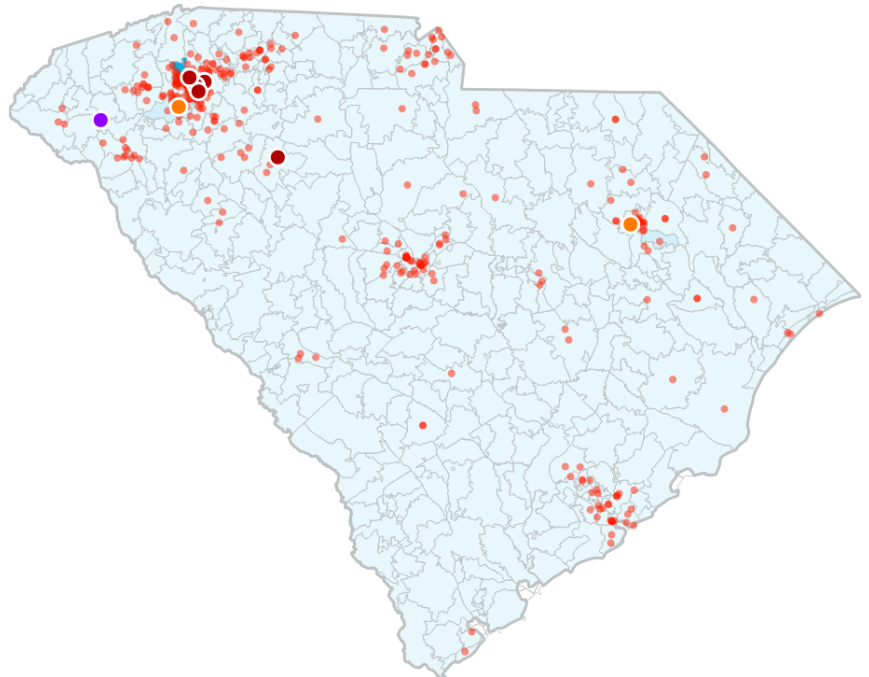

# GE Invests in South Carolina

Manufacturing Sites: 4

Other GE Facilities: 4

Education Partners: 4

Venture Companies: 0

Suppliers: 429

Employee Total: 3,651