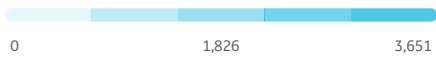

# GE Invests in South Carolina

Manufacturing Sites: 4

Other GE Facilities: 4

Education Partners: 4

Venture Companies: 0

Suppliers: 429

Employee Total: 3,651