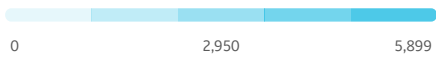

# GE Invests in New York

Manufacturing Sites: 6

Other GE Facilities: 15

Education Partners: 21

Venture Companies: 3

Suppliers: 1,277

Employee Total: 5,899