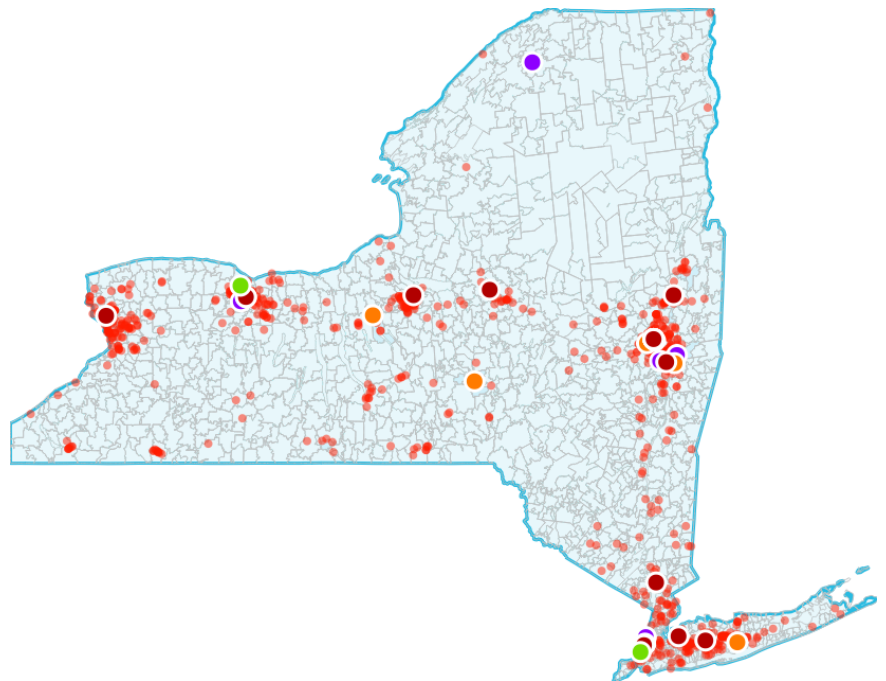

# GE Invests in New York

Manufacturing Sites: 6

Other GE Facilities: 15

Education Partners: 21

Venture Companies: 3

Suppliers: 1,277

Employee Total: 5,899