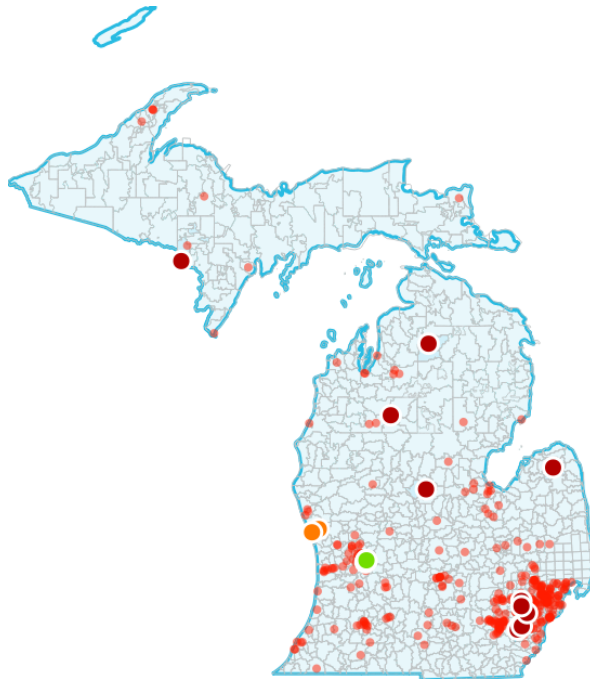

GE Invests in Michigan

Manufacturing Sites: 3

Other GE Facilities: 10

Education Partners: 14

Venture Companies: 0

Suppliers: 466

Employee Total: 2,752

ADDITIONAL IMPACT