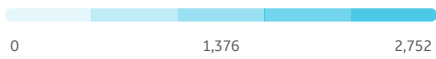

GE Invests in Michigan

Manufacturing Sites: 3

Other GE Facilities: 10

Education Partners: 14

Venture Companies: 0

Suppliers: 466

Employee Total: 2,752

ADDITIONAL IMPACT