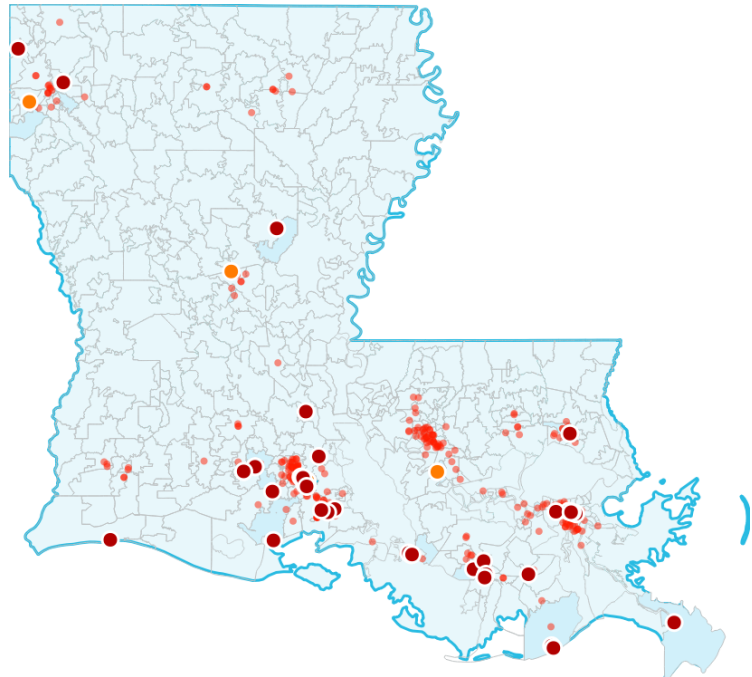

GE Invests in Louisiana

Manufacturing Sites: 7

Other GE Facilities: 47

Education Partners: 7

Venture Companies: 0

Suppliers: 649

Employee Total: 2,038

ADDITIONAL IMPACT