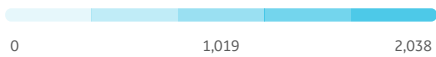

GE Invests in Louisiana

Manufacturing Sites: 7

Other GE Facilities: 47

Education Partners: 7

Venture Companies: 0

Suppliers: 649

Employee Total: 2,038

ADDITIONAL IMPACT