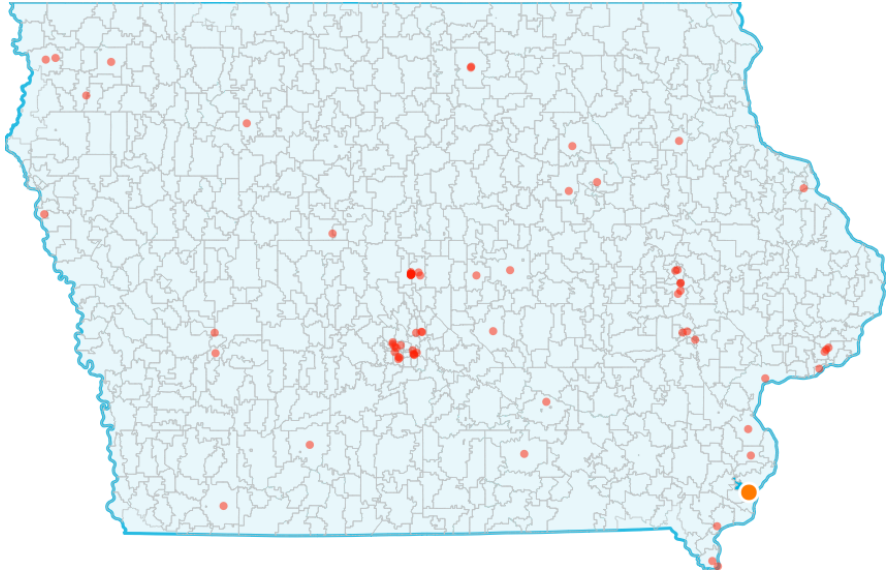

# GE Invests in Iowa

Manufacturing Sites: 0

Other GE Facilities: 0

Education Partners: 4

Venture Companies: 0

Suppliers: 74

Employee Total: 110