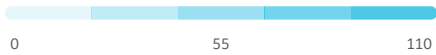

# GE Invests in Iowa

Manufacturing Sites: 0

Other GE Facilities: 0

Education Partners: 4

Venture Companies: 0

Suppliers: 74

Employee Total: 110