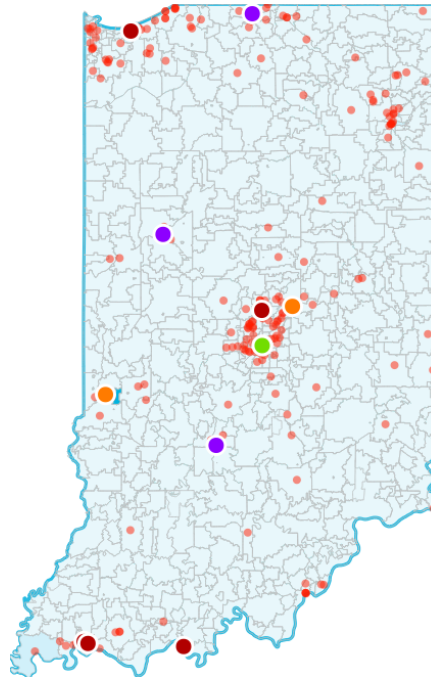

GE Invests in Indiana

Manufacturing Sites: 3

Other GE Facilities: 3

Education Partners: 9

Venture Companies: 0

Suppliers: 250

Employee Total: 897

ADDITIONAL IMPACT