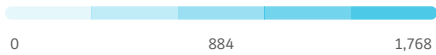

# GE Invests in Illinois

Manufacturing Sites: 5

Other GE Facilities: 26

Education Partners: 21

Venture Companies: 1

Suppliers: 1,257

Employee Total: 1,768