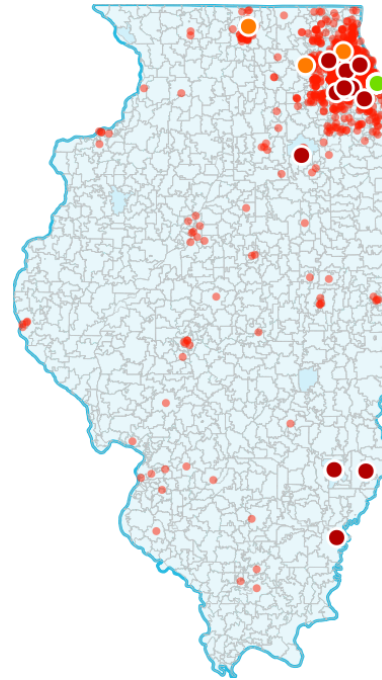

# GE Invests in Illinois

Manufacturing Sites: 5

Other GE Facilities: 26

Education Partners: 21

Venture Companies: 1

Suppliers: 1,257

Employee Total: 1,768