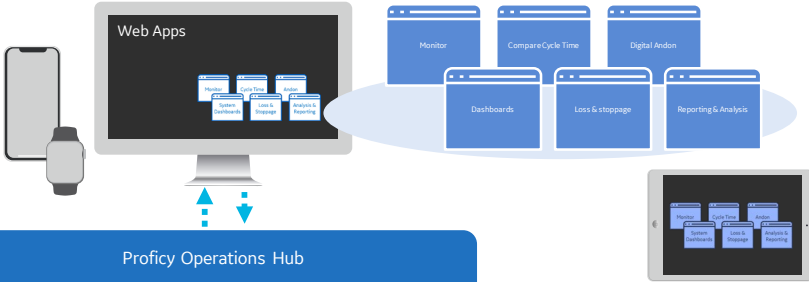

60% Faster configuration
with enhanced ease of use

40% enhanced data analysis
capabilities including ease of use, new widgets and enhanced Trend Analysis Widget

100% improved performance
including query interface enhancements & data distributor enhancements

333% increased scale
on a single server with up to 1,000 concurrent clients on a single server

Tighter Integration with the Proficy Suite
CIMPLICITY, iFIX, Proficy CSense incl. new Sensor Health app, Proficy Batch Execution –
plus Proficy Plant Applications, Historian and Workflow