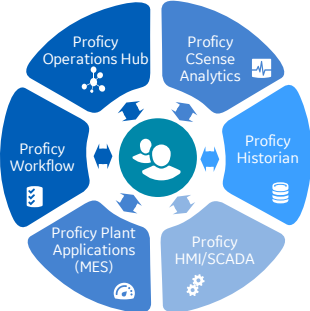

60% Faster configuration
with enhanced ease of use

40% enhanced data analysis
capabilities including ease of use, new widgets and enhanced Trend Analysis Widget

100% improved performance
including query interface enhancements & data distributor enhancements

333% increased scale
on a single server with up to 1,000 concurrent clients on a single server

Tighter Integration with the Proficy Suite
CIMPLICITY, iFIX, Proficy CSense incl. new Sensor Health app, Proficy Batch Execution –
plus Proficy Plant Applications, Historian and Workflow