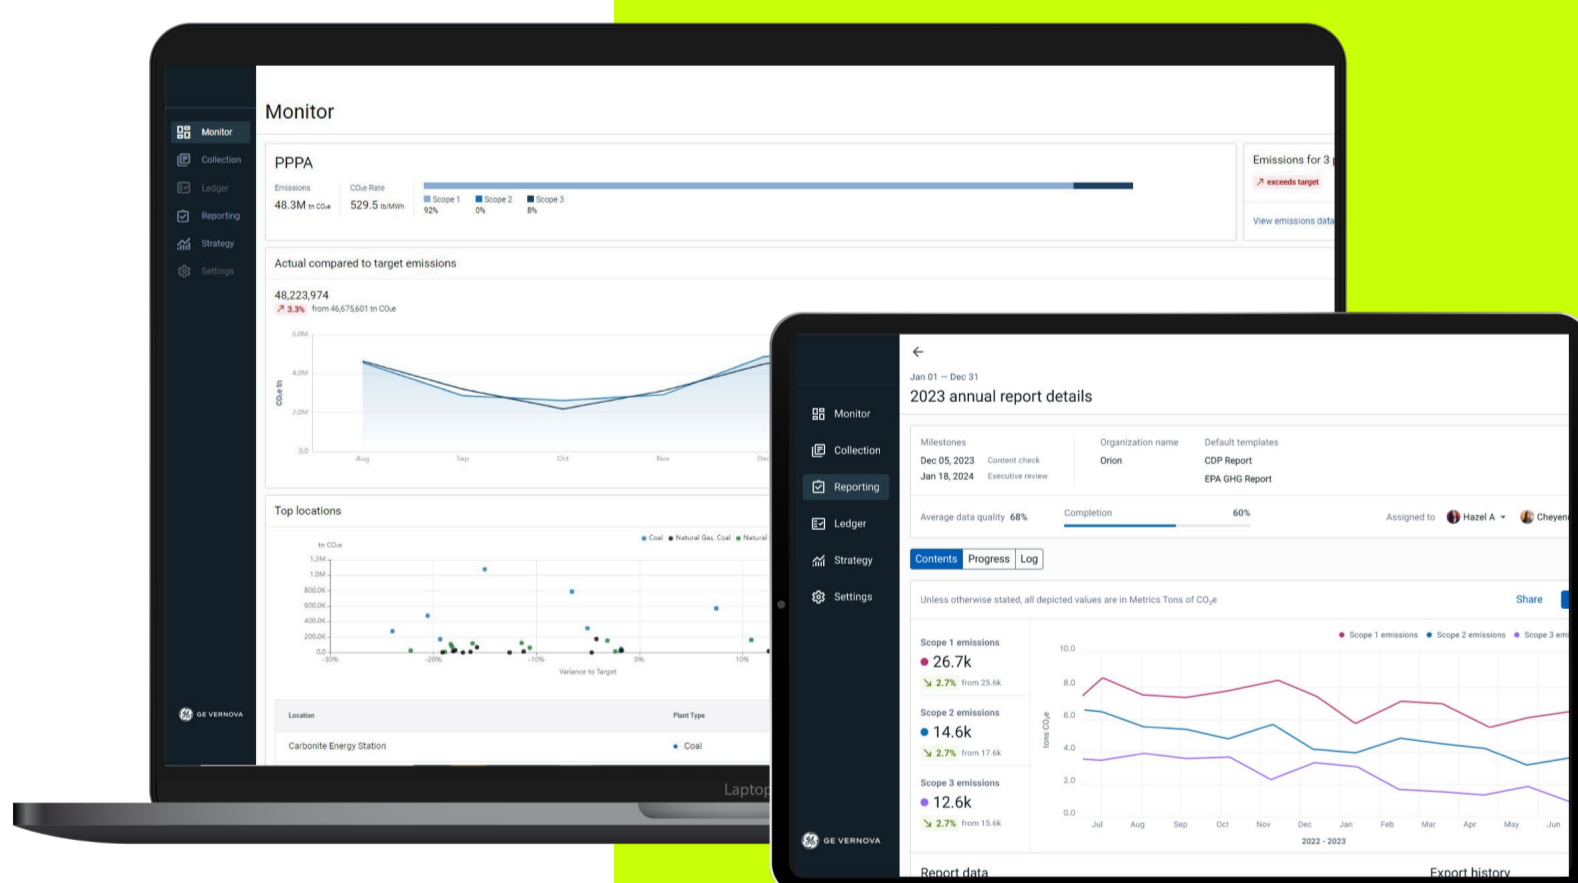

CONFIDENTLY MANAGE TO NET-ZERO

- Accurate, automated data collection
- Improved reporting & compliance
- Multi-team collaboration
- Scenario analysis & decarbonization roadmap