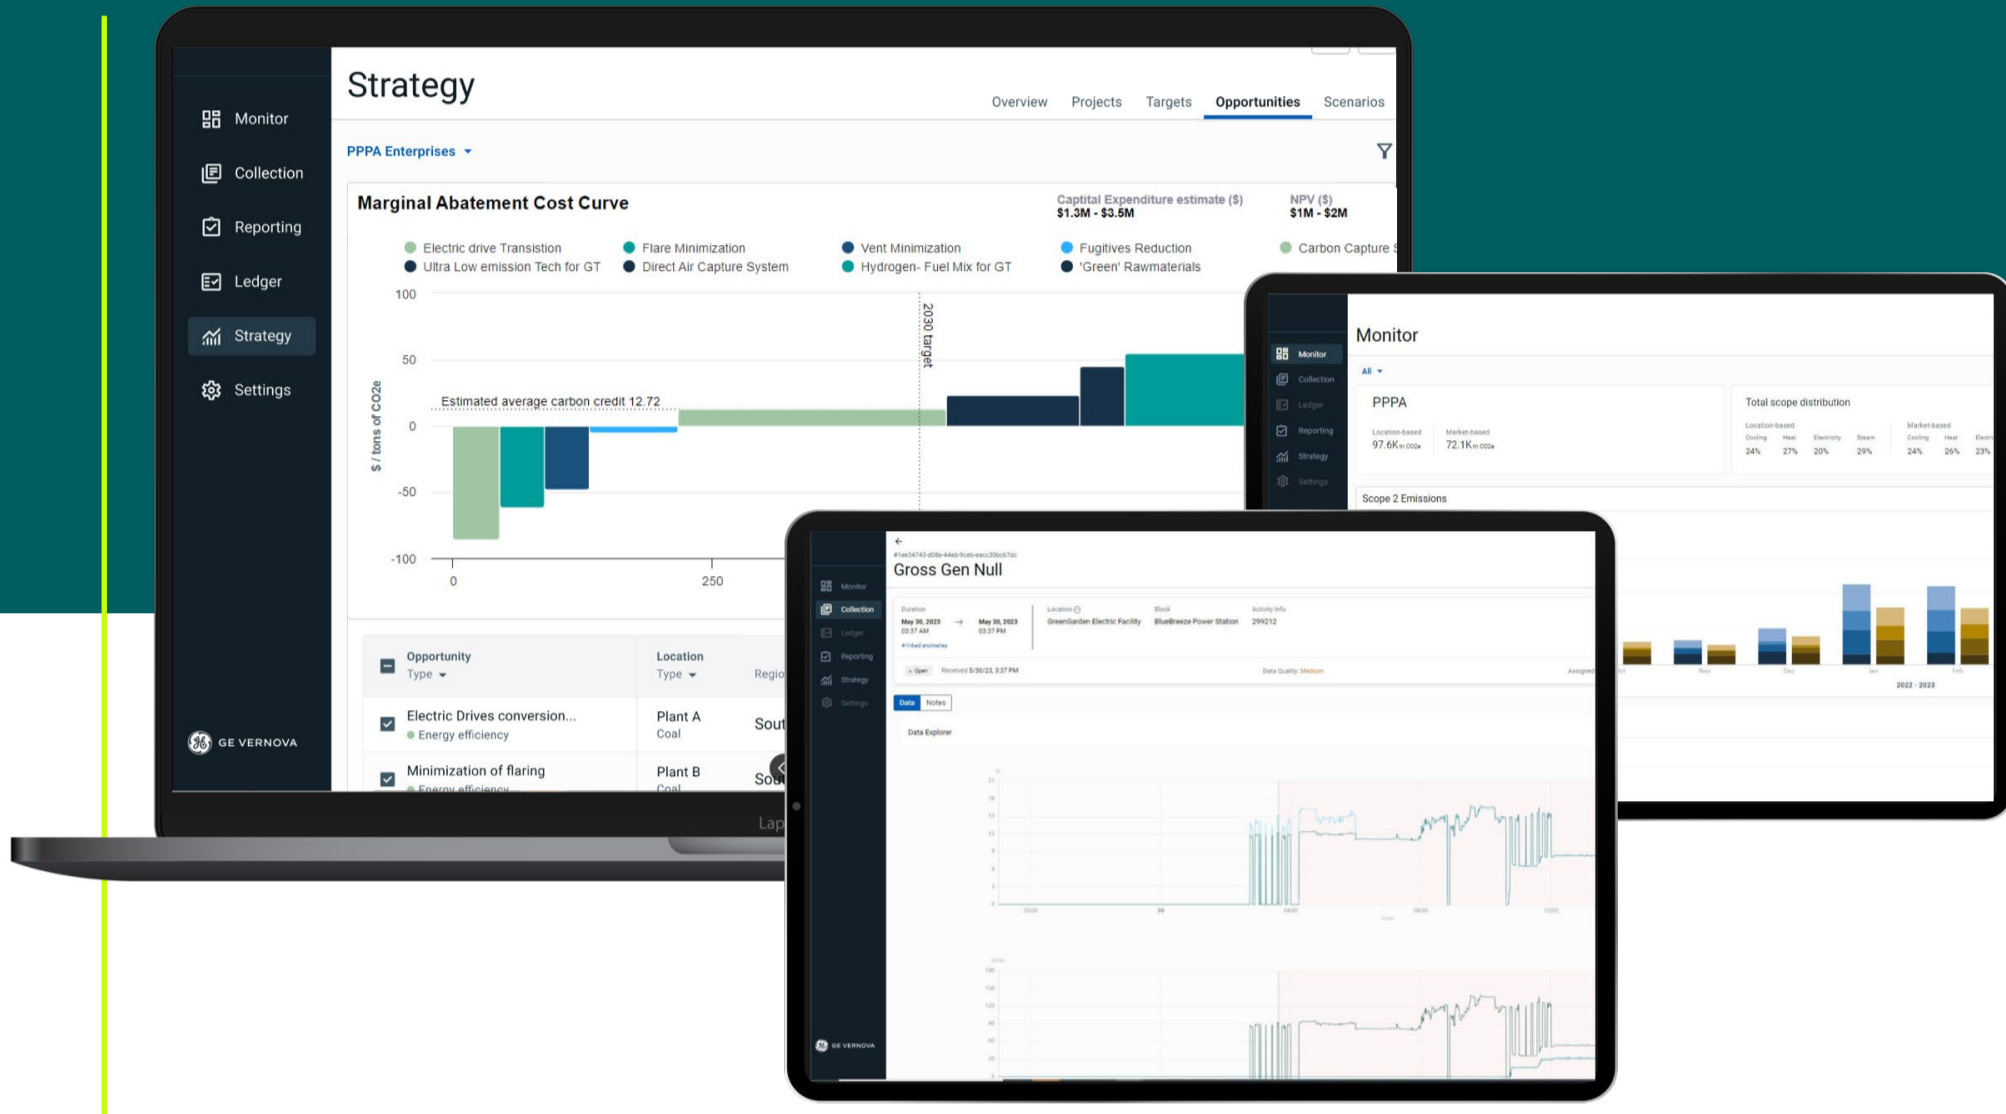

# CERius™

Carbon Management Software to measure, manage, and operationalize insights to help reduce carbon emissions.

CERius™ is a centralized cloud application designed to automate accurate Greenhouse Gas Emissions (GHG) data collection, provide insights and recommend actions to operationalize carbon abatement plans. Deliver confident data management linked to your net-zero emissions strategy.

Achieve up to 33% improved accuracy in scope 1 GHG emissions calculations

Eliminate spreadsheets, guesses, and late-night audit preparations

Gain a single real-time emissions view across industrial operations

Achieve precise accounting for carbon intensity

Set foundation for future carbon monetization

Build a strategy to achieve your net-zero commitments with confidence

### 03 MONITOR

Powerful visibility into emissions data

- Dashboard and visualizations
- Flexible views and timelines
- Predictive analytics and insights
- Integration into GE's APM & OPM for deeper asset emissions data & operation impacts by asset\*