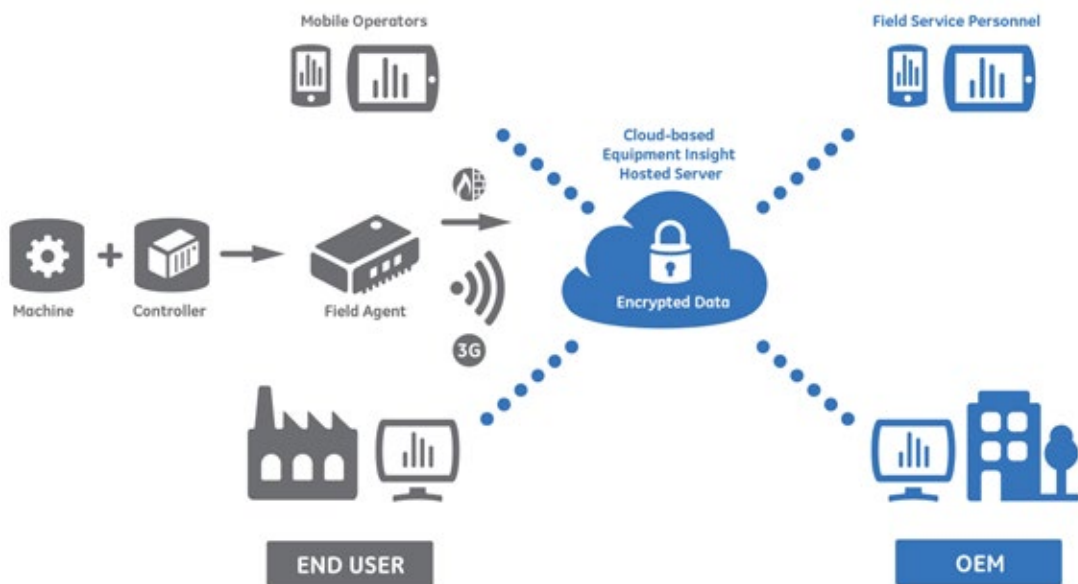

# GE Equipment Insight

powered by Predix

An Industrial Internet solution for data collection, analysis and management of distributed OEM fleets

Improve  
asset performance  
& uptime

Enhance  
customer  
experience

Grow services  
revenue

Reduce  
cost-to-serve

Business Drivers	Direct \$	Indirect \$	Cost-out
<b>Improve Asset Performance</b>			
Provide visibility into installed equipment performance and fleet status		✓	
Improve asset availability and ability to schedule planned downtime		✓	
Optimize equipment performance via improved maintenance insight		✓	
<b>Enhance Customer Experience</b>			
Increase share of retrofit/repeat business		✓	
Improve competitive differentiation		✓	
Reduce liability & compliance risk (ie: automated SOP and SOE reporting)		✓	
<b>Create new, revenue generating service models</b>			
Develop new monitoring service offerings and maintenance contracts	✓		
Expand service offering to cover auxiliary or competitive installed base	✓		
Capture parts & repair revenue by proactively sharing maintenance data	✓		
<b>Reduce cost-to-serve</b>			
Improve services capacity utilization (ie: reduced windshield time)			✓
Prevent warranty-related on-site visits or warranty risk abatement			✓
Reduce SW engineering resources and cost-to-maintain/upgrade SW			✓