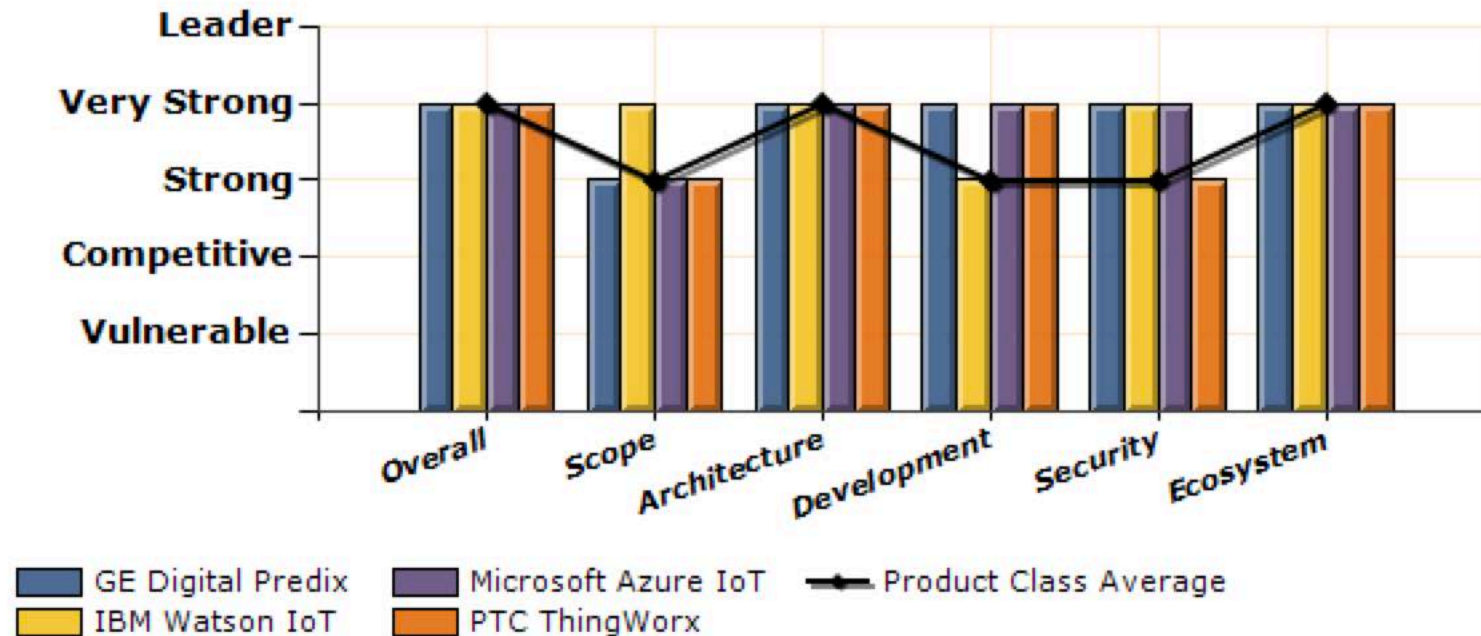

Product Assessment - IIoT Platform as a Service

Product Ratings

Copyright © 2016 Current Analysis, Inc.
Generated: Nov 30, 2016

Current Partner Landscape

Release Prioritization

Influence Product Roadmap

Operationalize - Journey