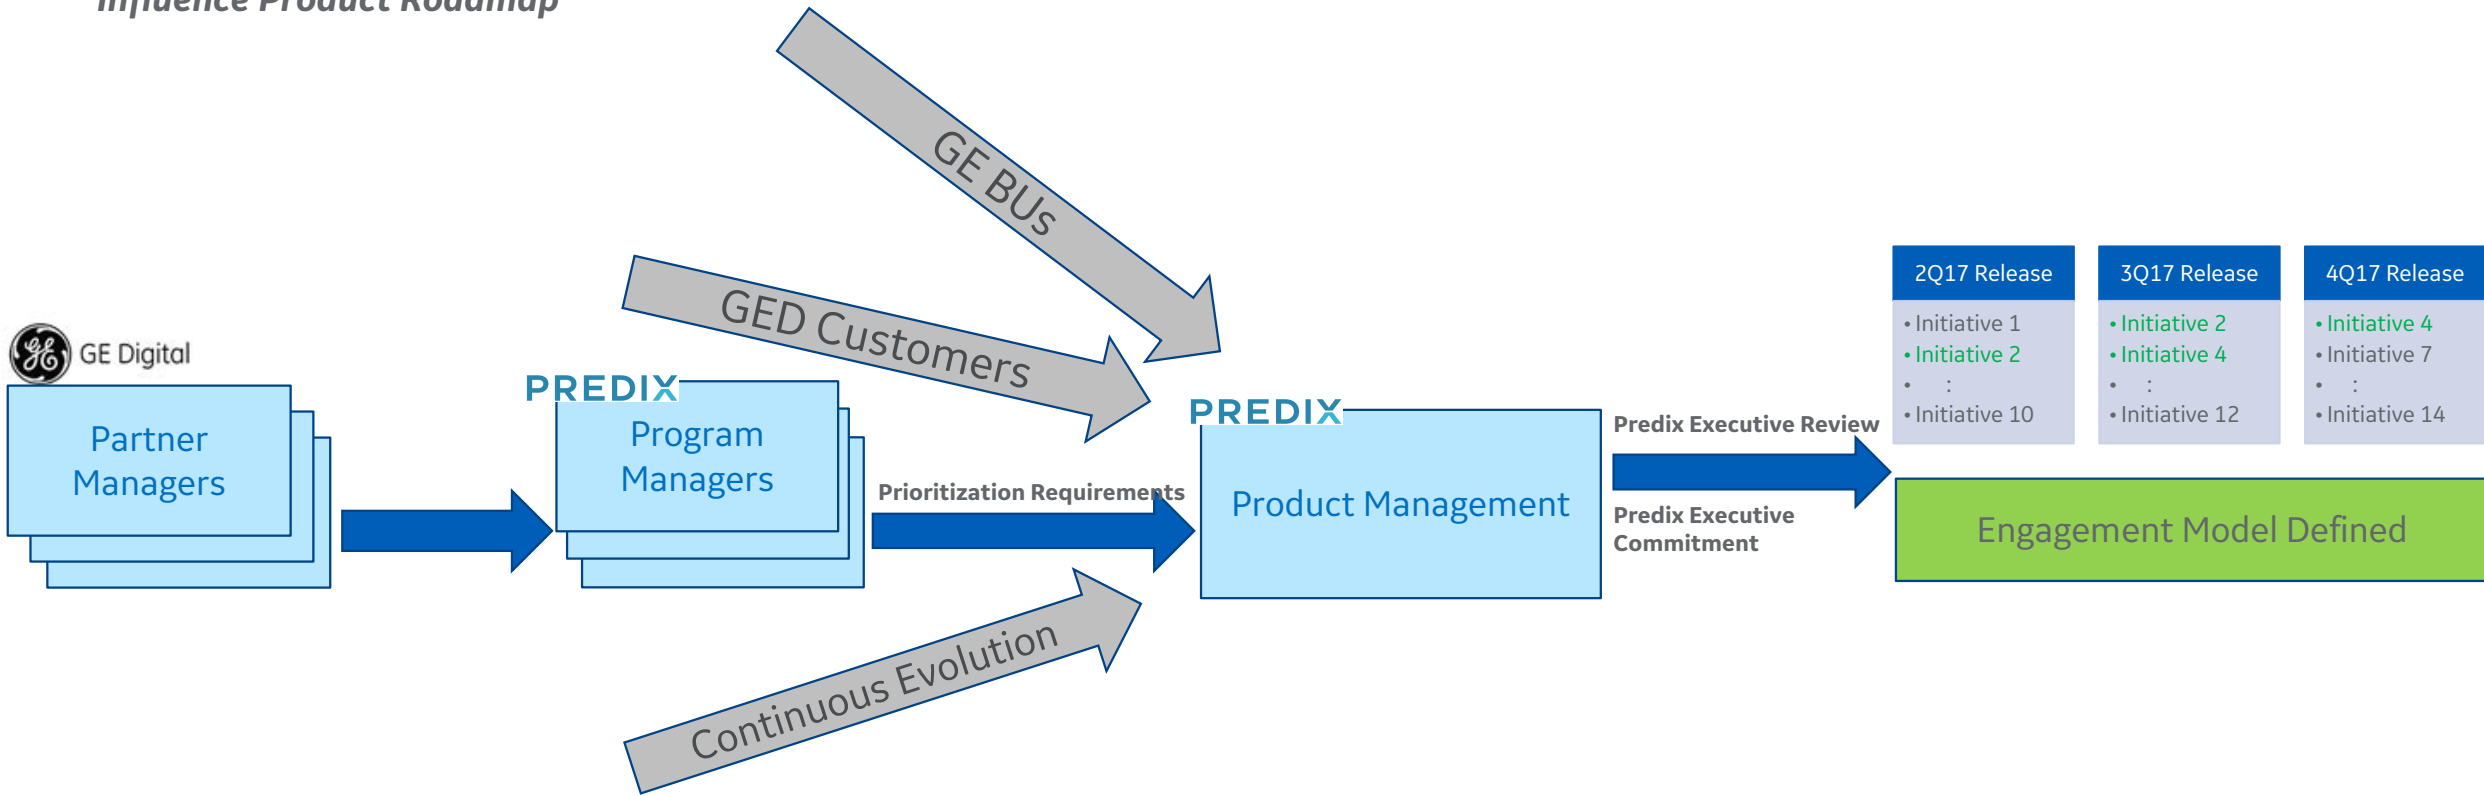

Product Assessment - IIoT Platform as a Service

Product Ratings

Copyright © 2016 Current Analysis, Inc.
Generated: Nov 30, 2016

Current Partner Landscape

Release Prioritization

Influence Product Roadmap

Operationalize - Journey

Mostly applicable to Technology, SI type partners with impact on Platform release process

Engagement Model

Planning to Operationalization

Key Implementation Phases

Examples

Pitney Bowes – ISV developed tiles