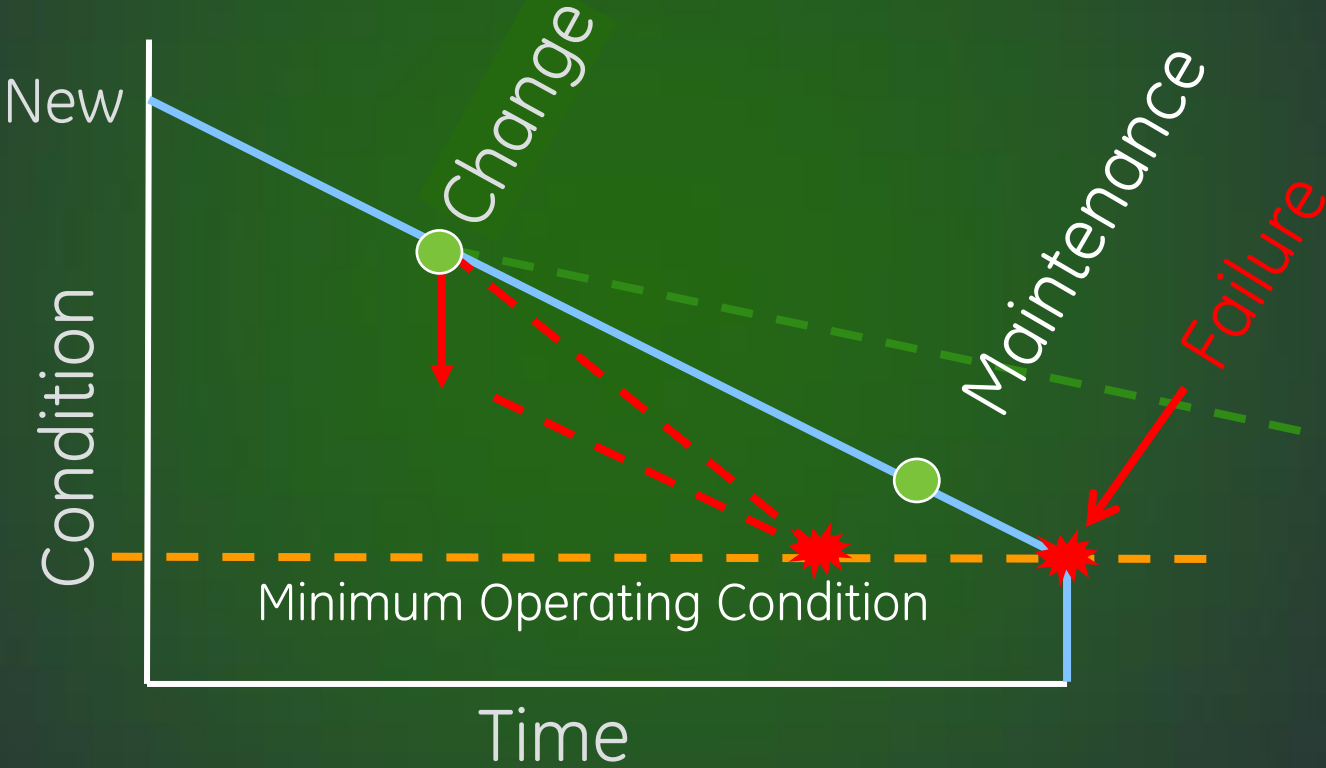

Impact of a single unplanned event
Creates a ripple effect
Across the entire fleet

ASSET PERFORMANCE
MANAGEMENT

Goal...Zero Events

Maintenance Strategy

Midstream Gas Compression Yesterday

- “Quick & dirty” expansion driven by growth
- Disparate and disconnected network of assets

Midstream Gas Compression Today

Asset Reliability & Performance connects:

- Assets to data
- Midstream to upstream

Connections for America's Energy™