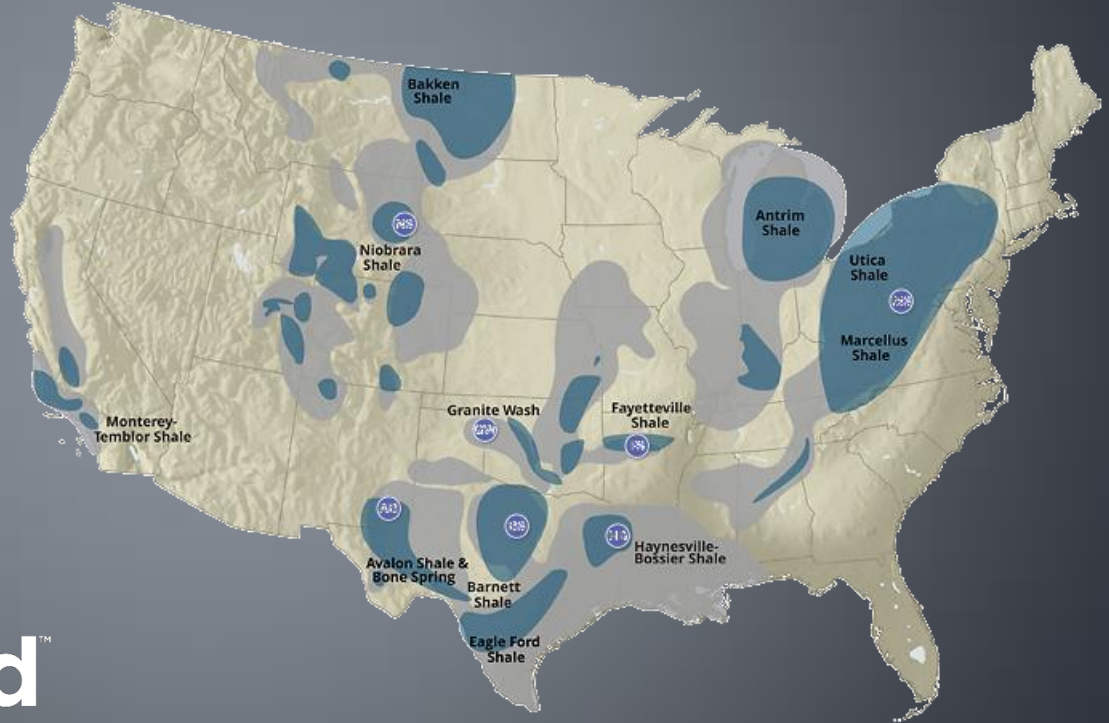

Impact of a single unplanned event
Creates a ripple effect
Across the entire fleet

ASSET PERFORMANCE
MANAGEMENT

Goal...Zero Events

Maintenance Strategy

Midstream Gas Compression Yesterday

- “Quick & dirty” expansion driven by growth
- Disparate and disconnected network of assets

Midstream Gas Compression Today

Asset Reliability & Performance connects:

- Assets to data
- Midstream to upstream

Connections for America's Energy™