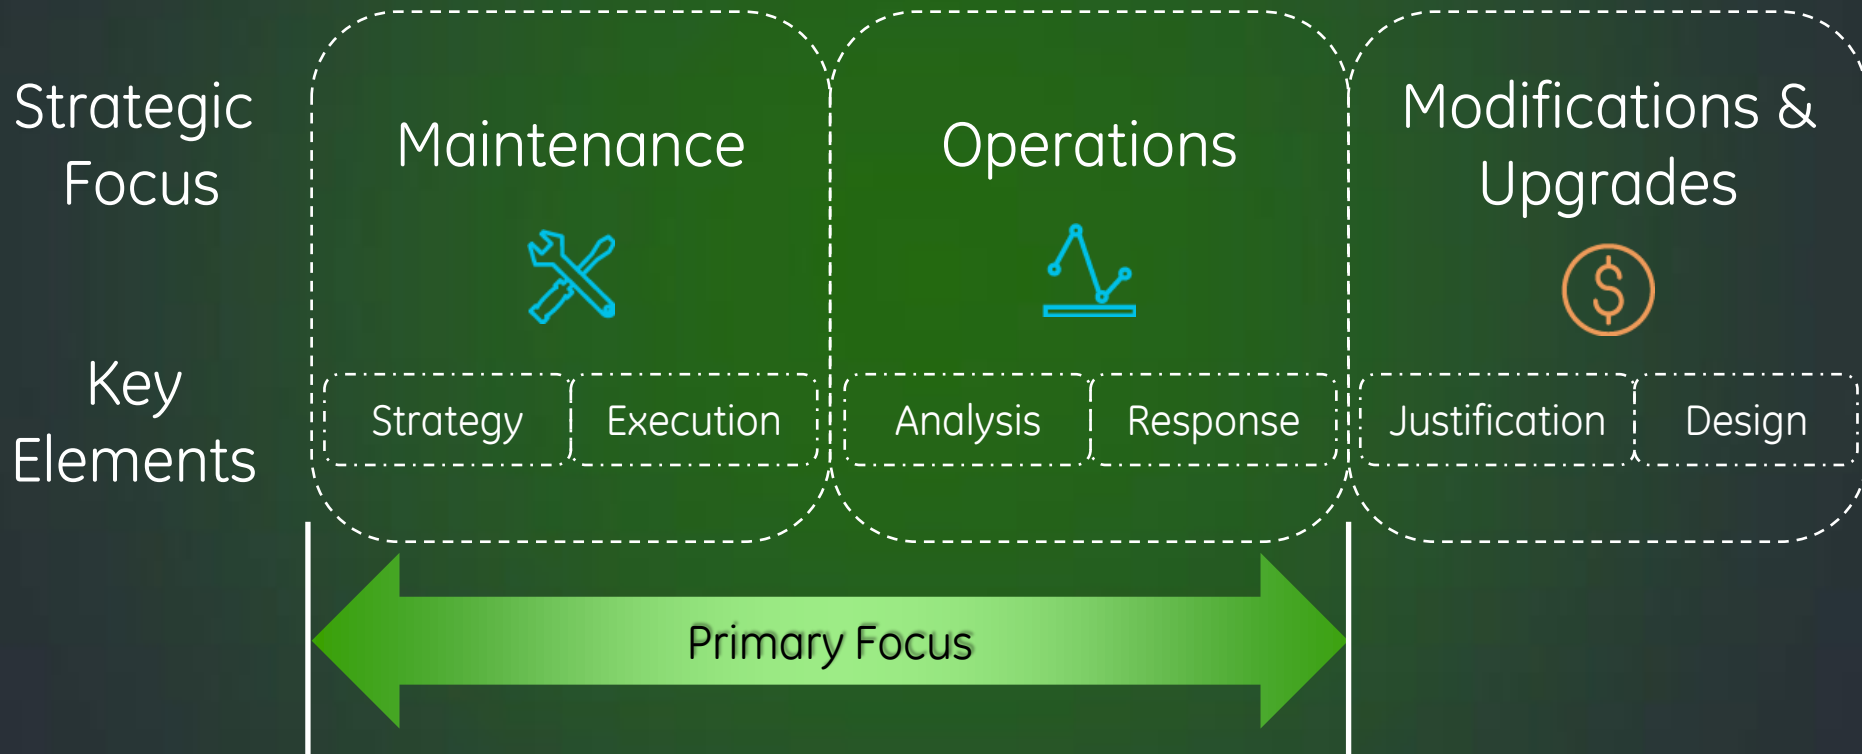

Asset Performance Management Reliability Management

Scott Bolick, Jeff Ingraham, Hugo Guerrero

Build your digital industry

September 30, 2015

RELIABILITY MANAGEMENT

- ↑ Reliability
- ↓ Operating Cost
- ↑ Performance

Impact of a single unplanned event
Creates a ripple effect
Across the entire fleet

ASSET PERFORMANCE
MANAGEMENT

Goal...Zero Events

Maintenance Strategy

Midstream Gas Compression Yesterday

- “Quick & dirty” expansion driven by growth
- Disparate and disconnected network of assets

Midstream Gas Compression Today

Asset Reliability & Performance connects:

- Assets to data
- Midstream to upstream

Connections for America's Energy™