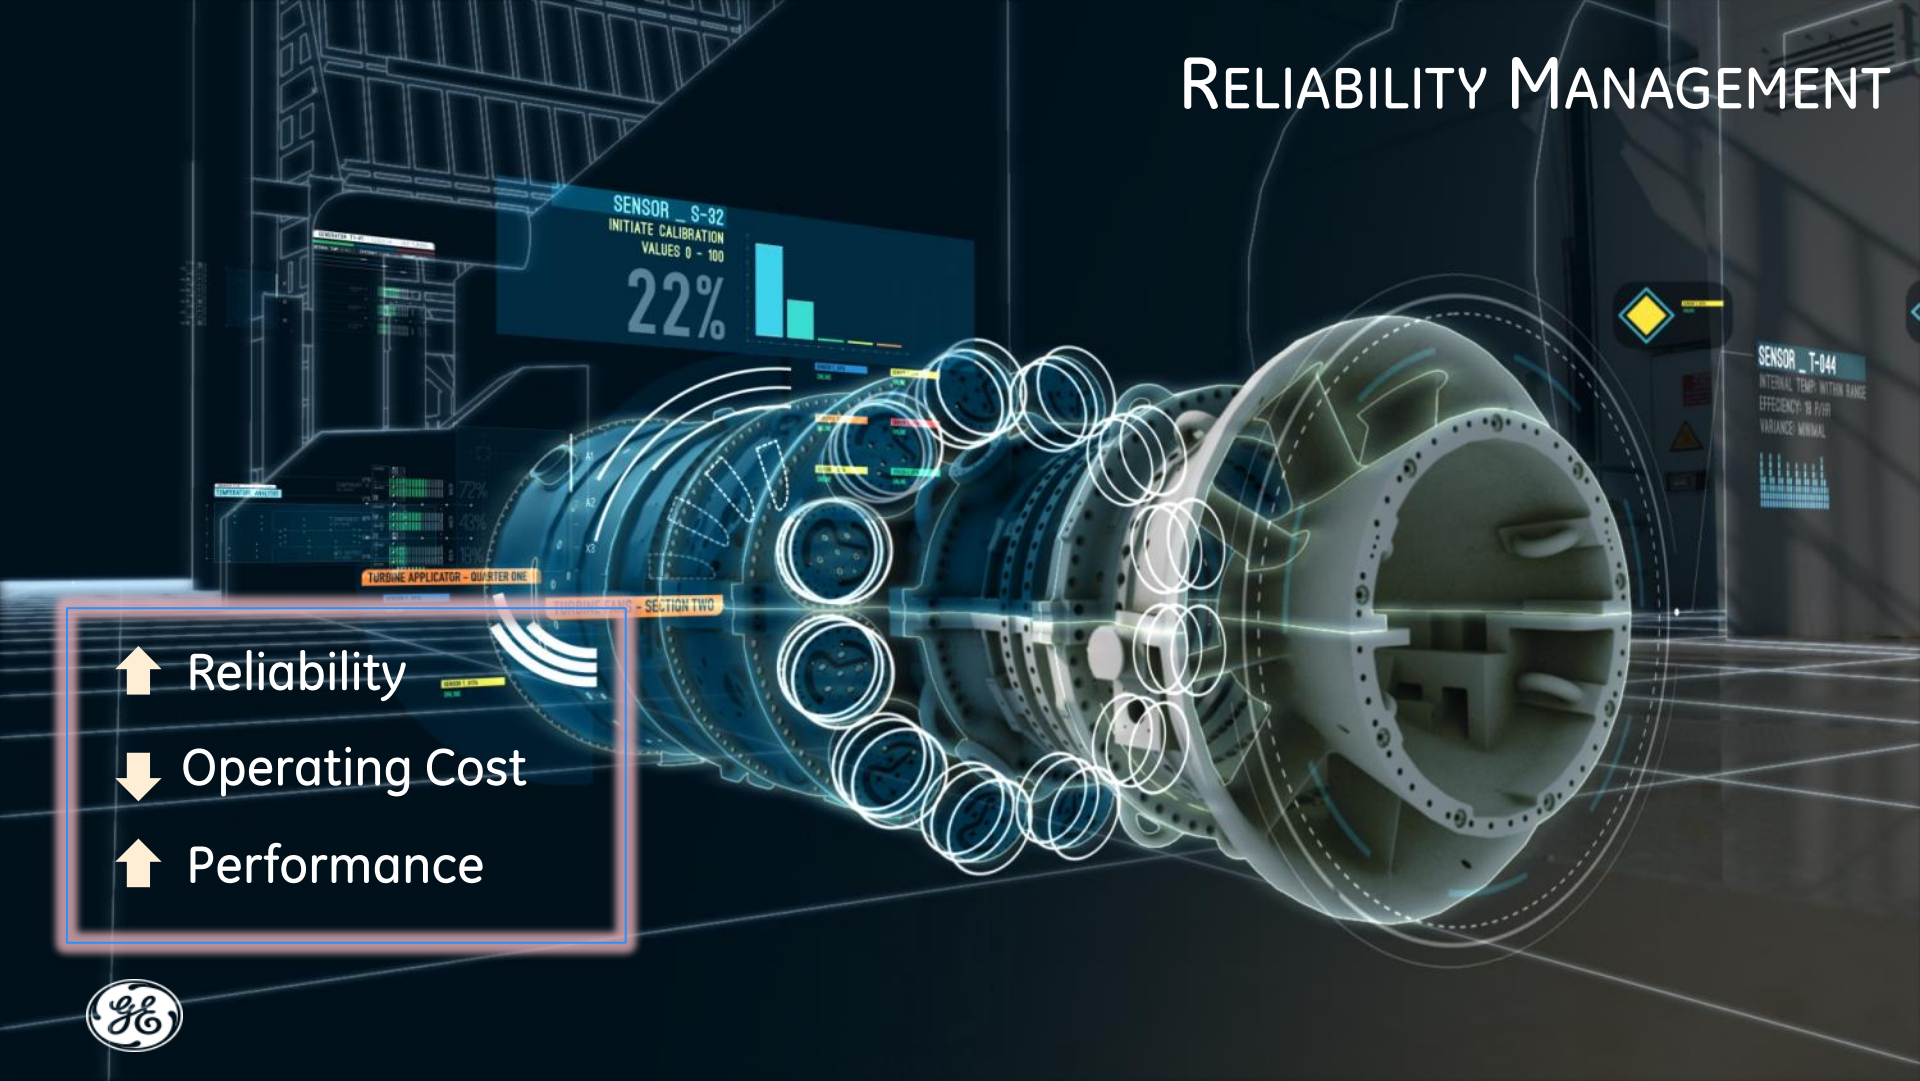

Impact of a single unplanned event
Creates a ripple effect
Across the entire fleet

ASSET PERFORMANCE
MANAGEMENT

Goal...Zero Events

Maintenance Strategy

Midstream Gas Compression Yesterday

- “Quick & dirty” expansion driven by growth
- Disparate and disconnected network of assets

Midstream Gas Compression Today

Asset Reliability & Performance connects:

- Assets to data
- Midstream to upstream

Connections for America's Energy™